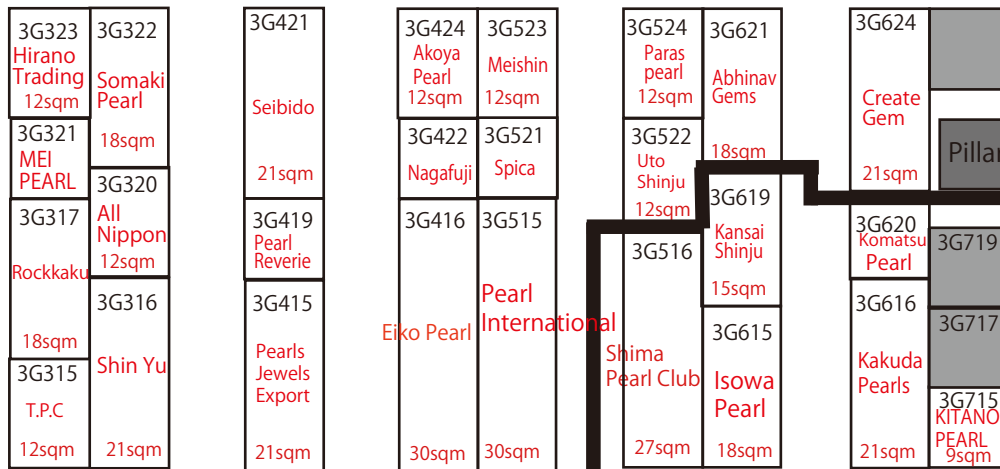

June Hong Kong Jewellery & Gem Fair 2018

Japan Pearl Pavilion

3G641 Sanbi Shinju	3G642 New York Pearl	3G741 K.OTSUKI PEARL 36sqm	3G842 MINE PEARL	3F141 WHITE ROCK	3F142
--------------------------	----------------------------	----------------------------------	------------------------	------------------------	-------

Zone C

South Sea Pearl

Zone B

Fresh Water Pearl

Zone A